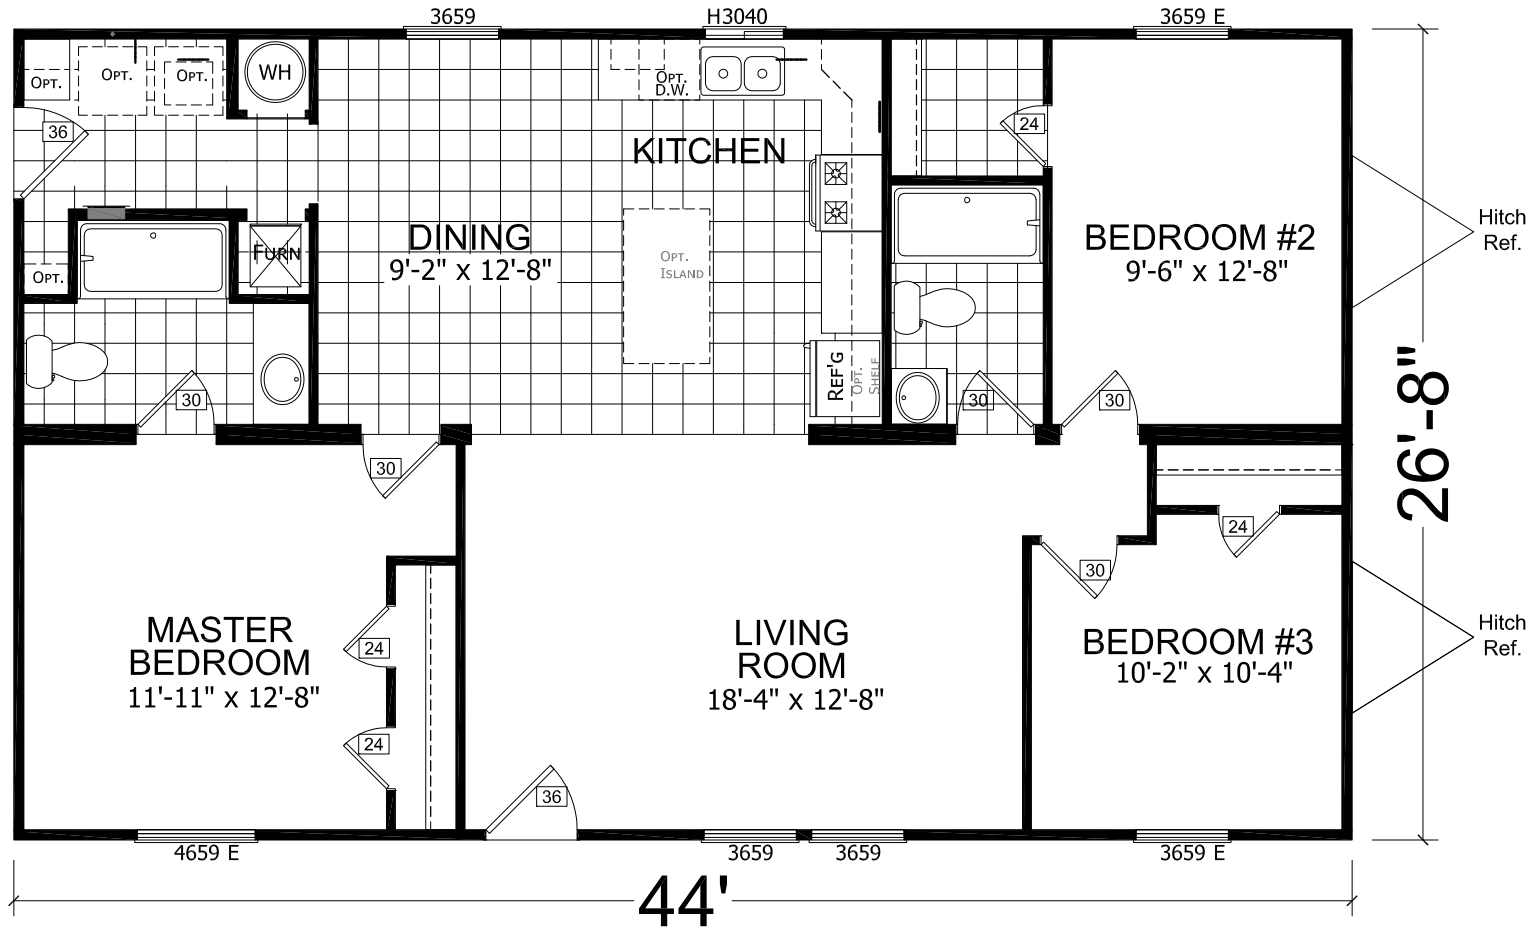

Kootenai

Factory Advantage Series

Factory Expo

"Factory Direct Value" HOME CENTERS

3 Bedroom, 2 Bath
Approx. 1,173 Sq. Ft.

Last Updated: 6-29-17

Factory Expo Home Centers
1442 Sunnyside Road
Weiser, Idaho 83672