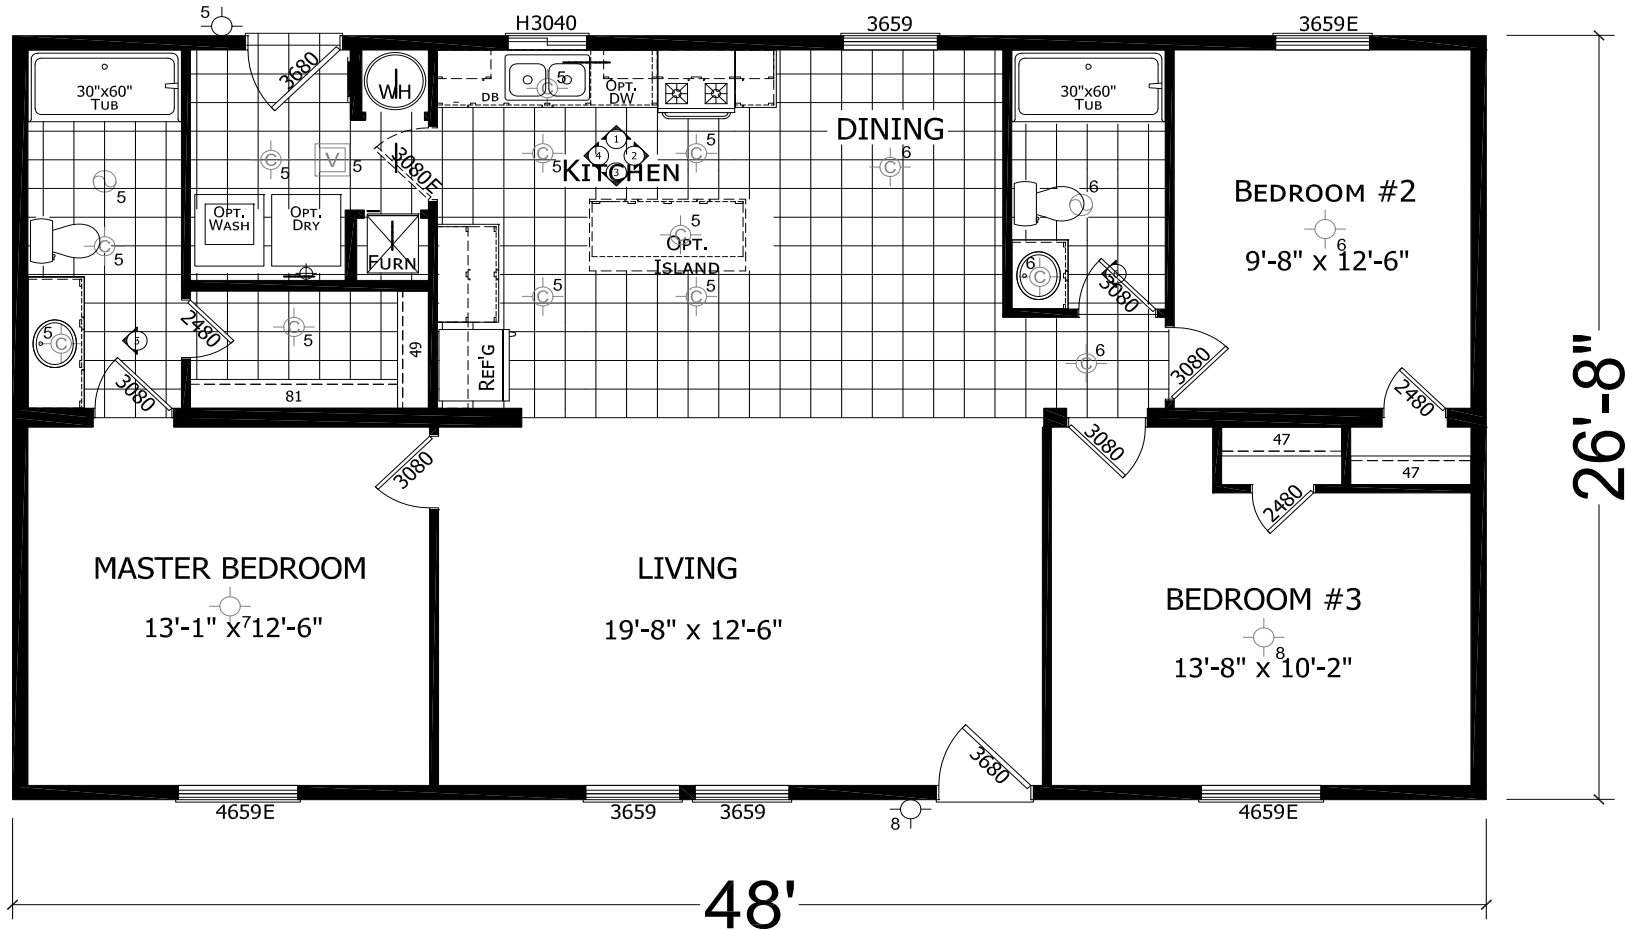

Laramie

Factory Advantage Series

Factory Expo

"Factory Direct Value" HOME CENTERS

3 Bedroom, 2 Bath
Approx. 1,280 Sq. Ft.

Last Updated: 8-31-18

Factory Expo Home Centers
1442 Sunnyside Road
Weiser, Idaho 83672