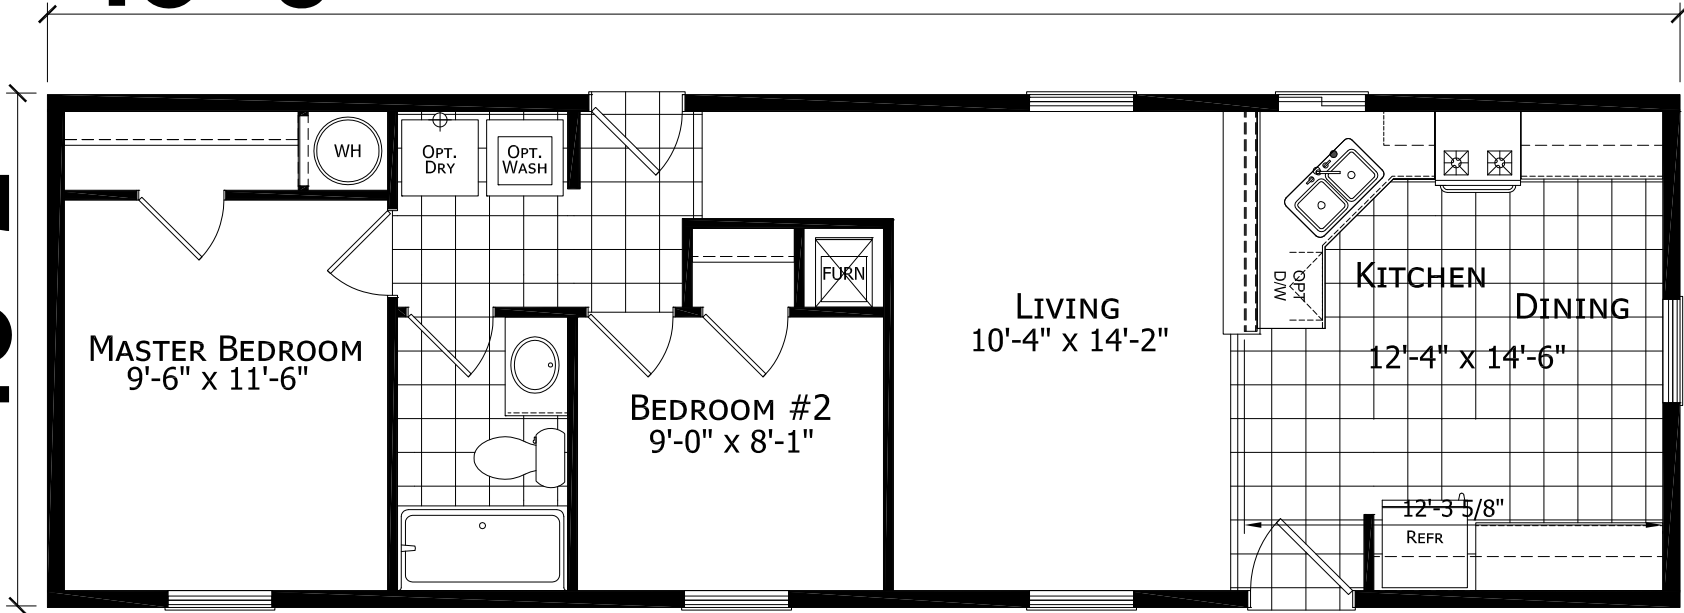

Tahoe

Factory Advantage Series

Factory Expo

"Factory Direct Value" HOME CENTERS

2 Bedroom, 1 Bath
Approx. 728 Sq. Ft.

Last Updated: 8-31-17

48'-0"

15'-2"