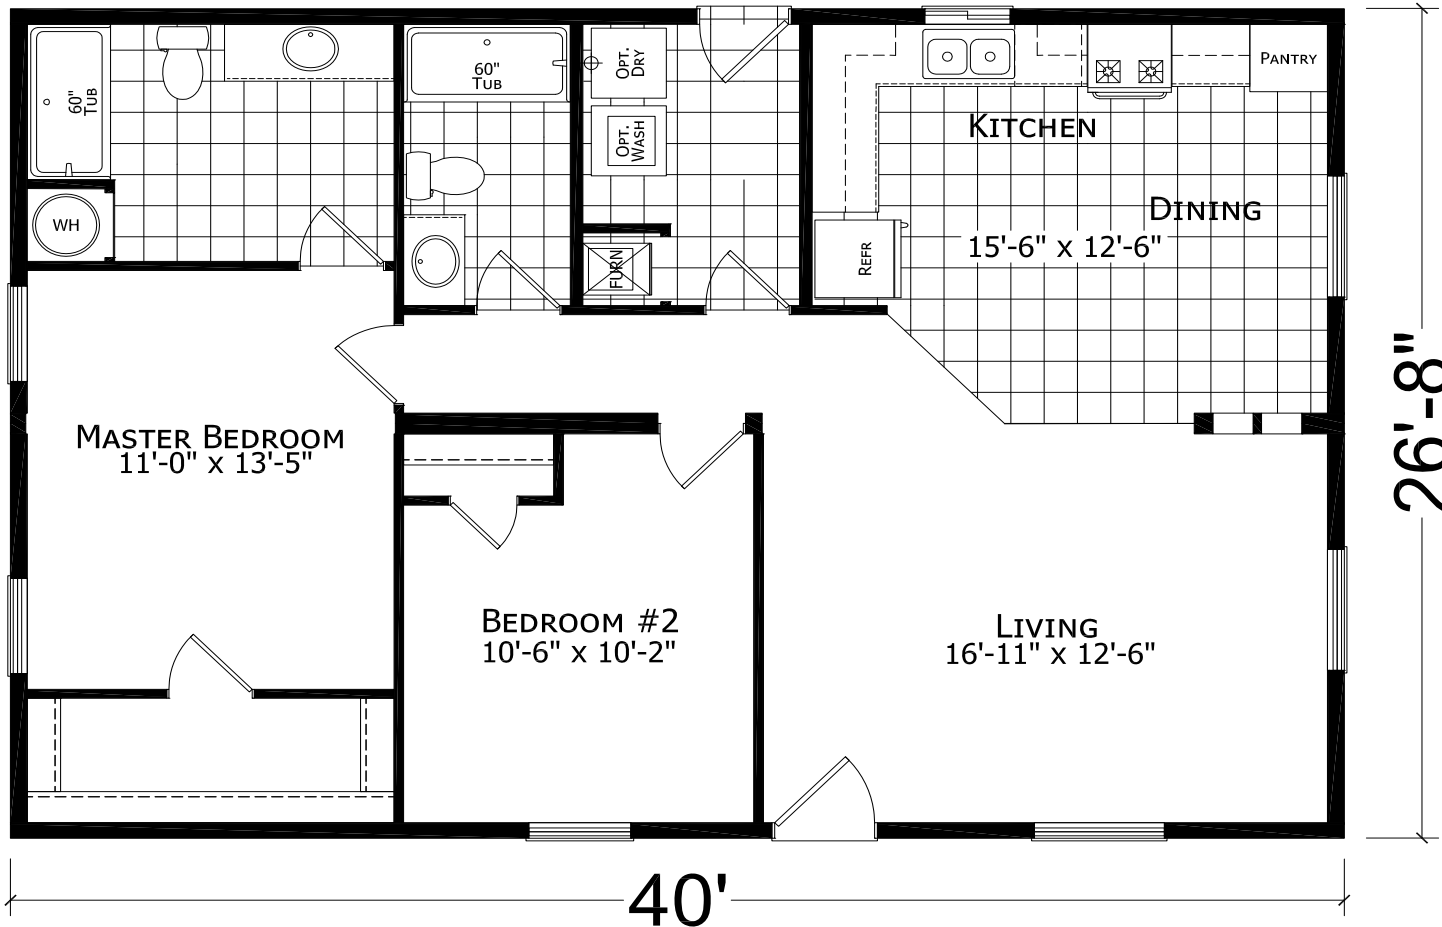

Wheeler

Factory Advantage Series

Factory Expo

"Factory Direct Value" HOME CENTERS

2 Bedroom, 2 Bath
Approx. 1,067 Sq. Ft.

Last Updated: 8-31-17

Factory Expo Home Centers
1442 Sunnyside Road
Weiser, Idaho 83672