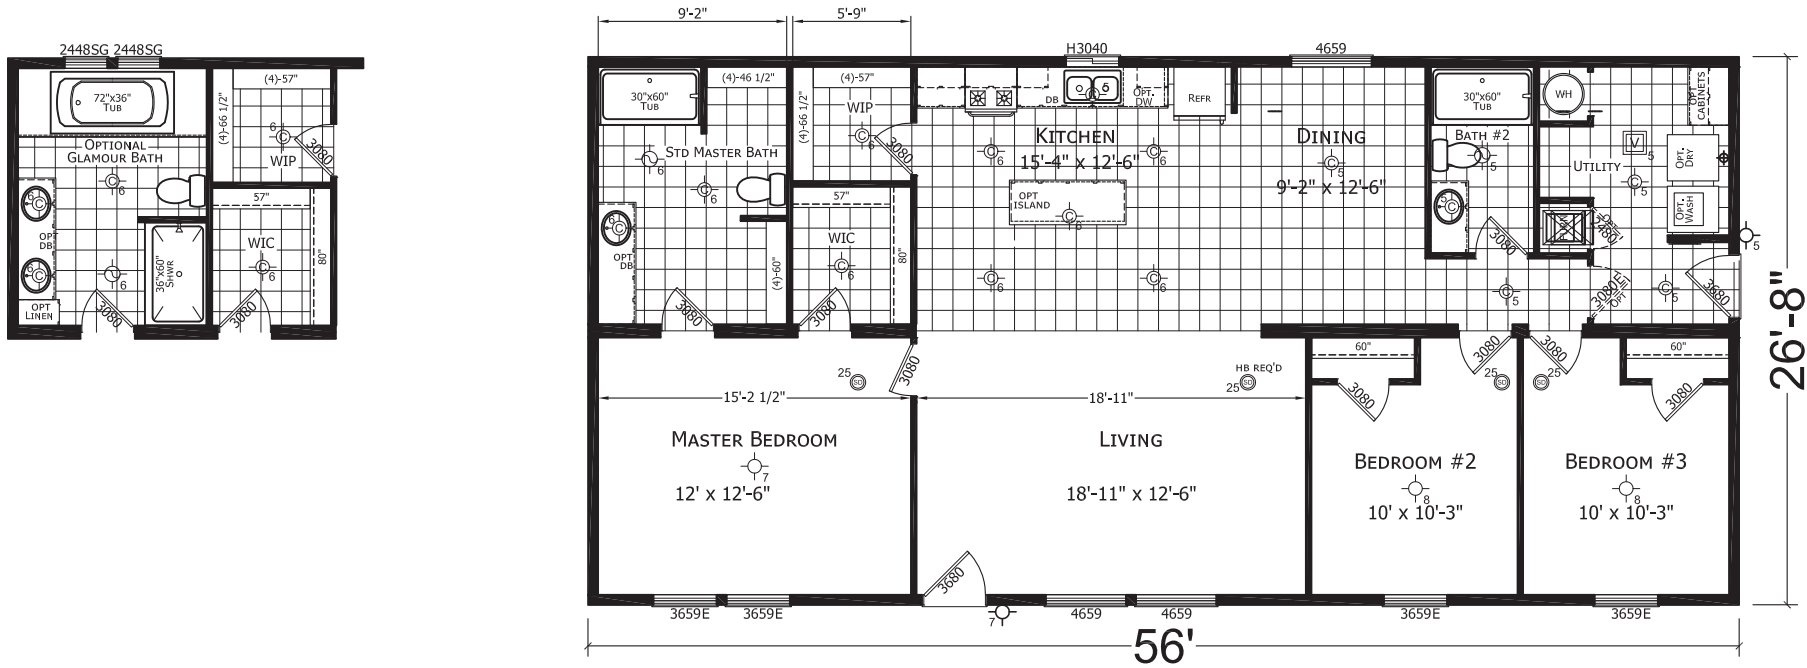

Cascade

Factory Advantage Series

1,493 SQ. FT. (Approximate) 3 Bedroom, 2 Bath

Last Updated: 10-22-20

FACTORY EXPO HOME CENTERS

1442 Sunnyside Rd.
Weiser, ID 83672

FactoryExpoHomesDirect.com | 1-800-419-3568