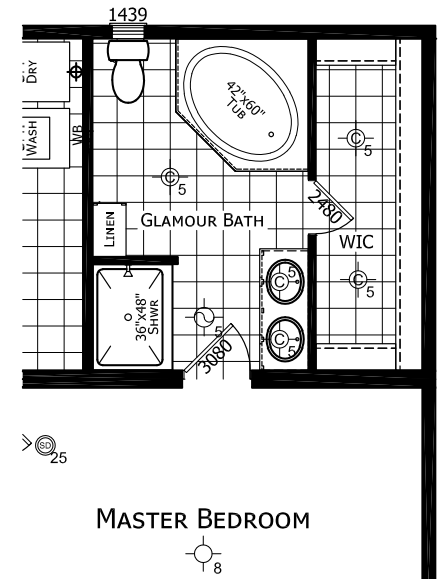

Oakcrest

Factory Advantage Series

Factory Expo

"Factory Direct Value" HOME CENTERS

3 Bedrooms, 2 Baths
Approx. 1,493 Sq. Ft.

Last Updated: 1-29-20

Optional Glamour Bath

Factory Expo Home Centers
1442 Sunnyside Road
Weiser, Idaho 83672