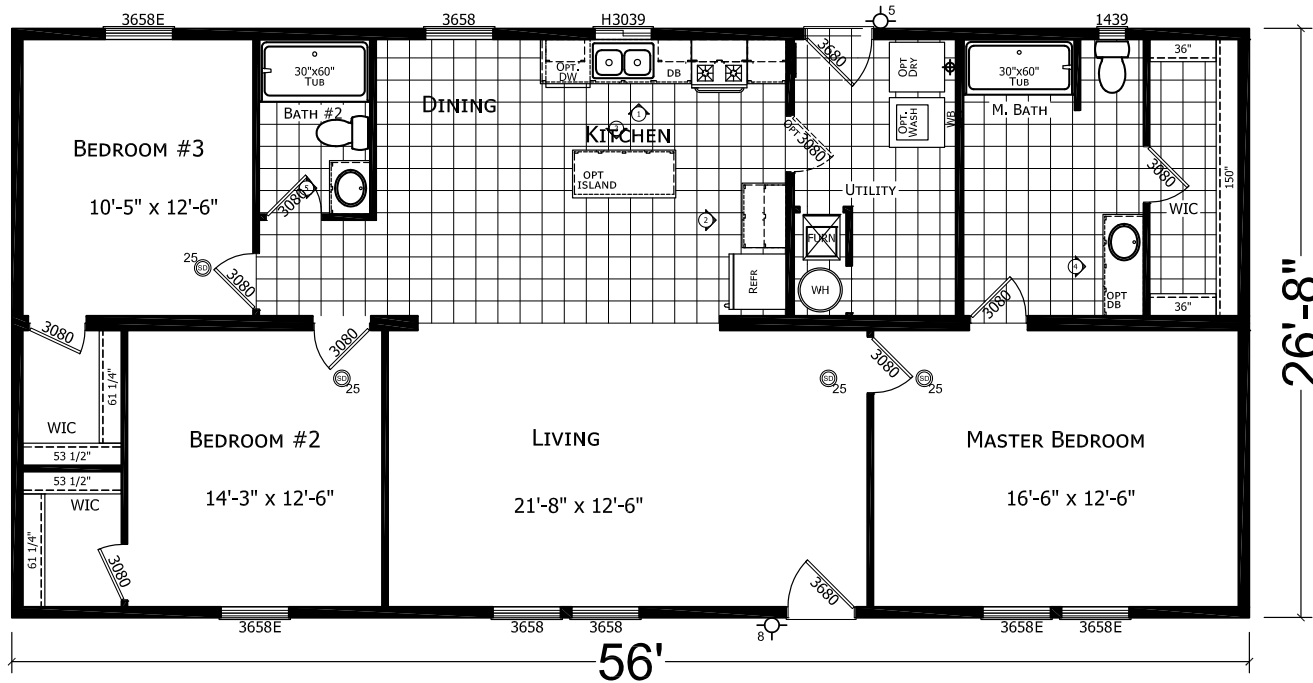

Oakcrest

Factory Advantage Series

Factory Expo

"Factory Direct Value" HOME CENTERS

3 Bedrooms, 2 Baths
Approx. 1,493 Sq. Ft.

Last Updated: 1-29-20

Optional Glamour Bath

Factory Expo Home Centers
1442 Sunnyside Road
Weiser, Idaho 83672