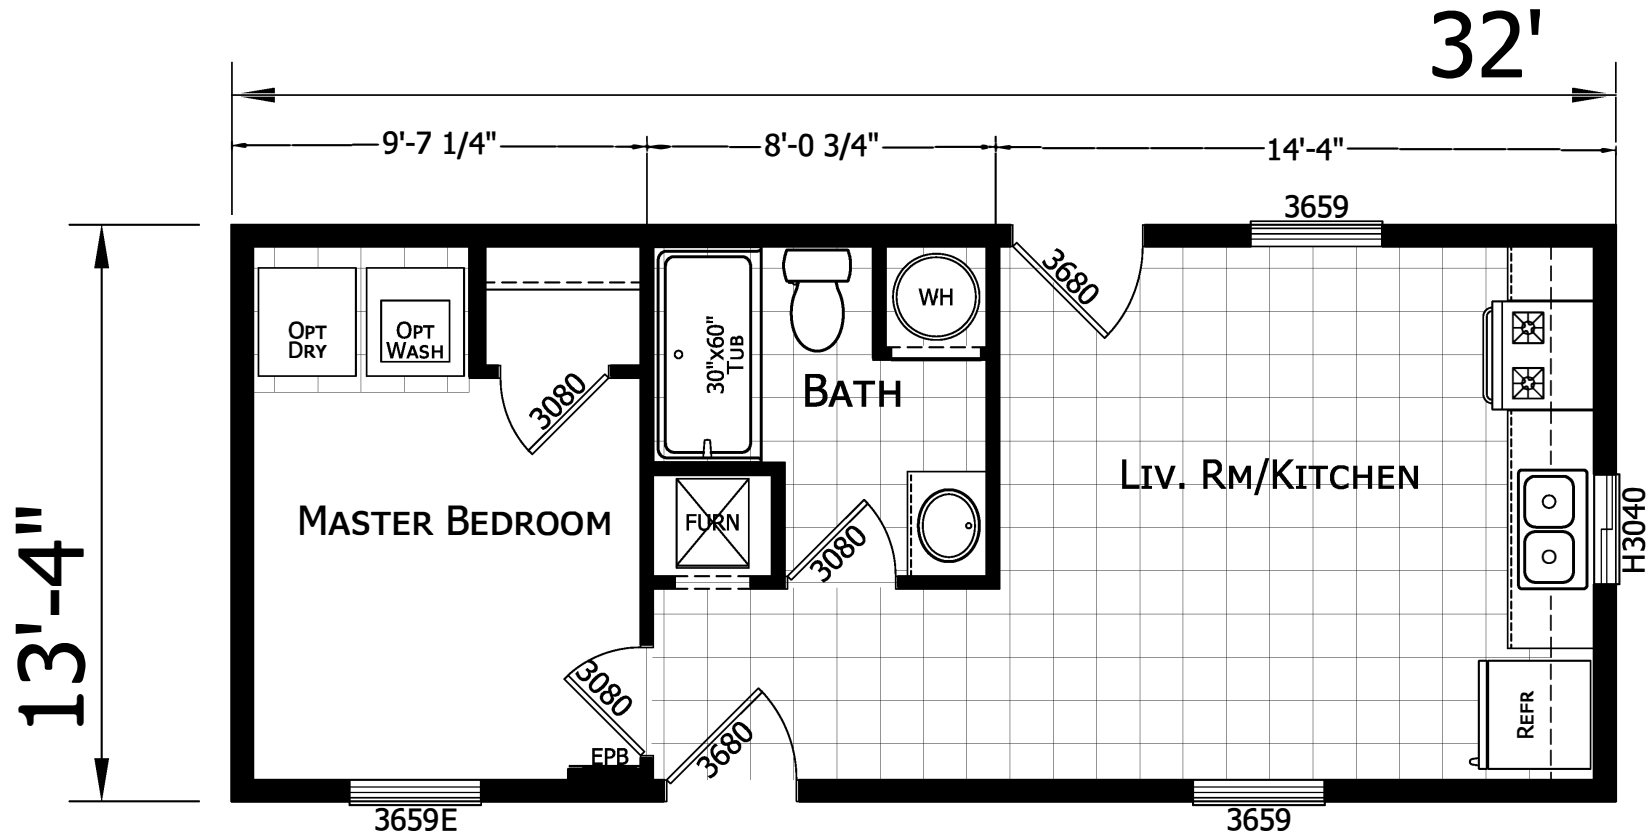

Thrifty 1

Factory Advantage Series

Factory Expo

"Factory Direct Pricing" HOME CENTERS

1 Bedroom, 1 Bath
Approx. 427 Sq. Ft.

Last Updated: 7-30-20

*Special Value Home, Limit 1 per Customer

Factory Expo Home Centers
1442 Sunnyside Road
Weiser, Idaho 83672