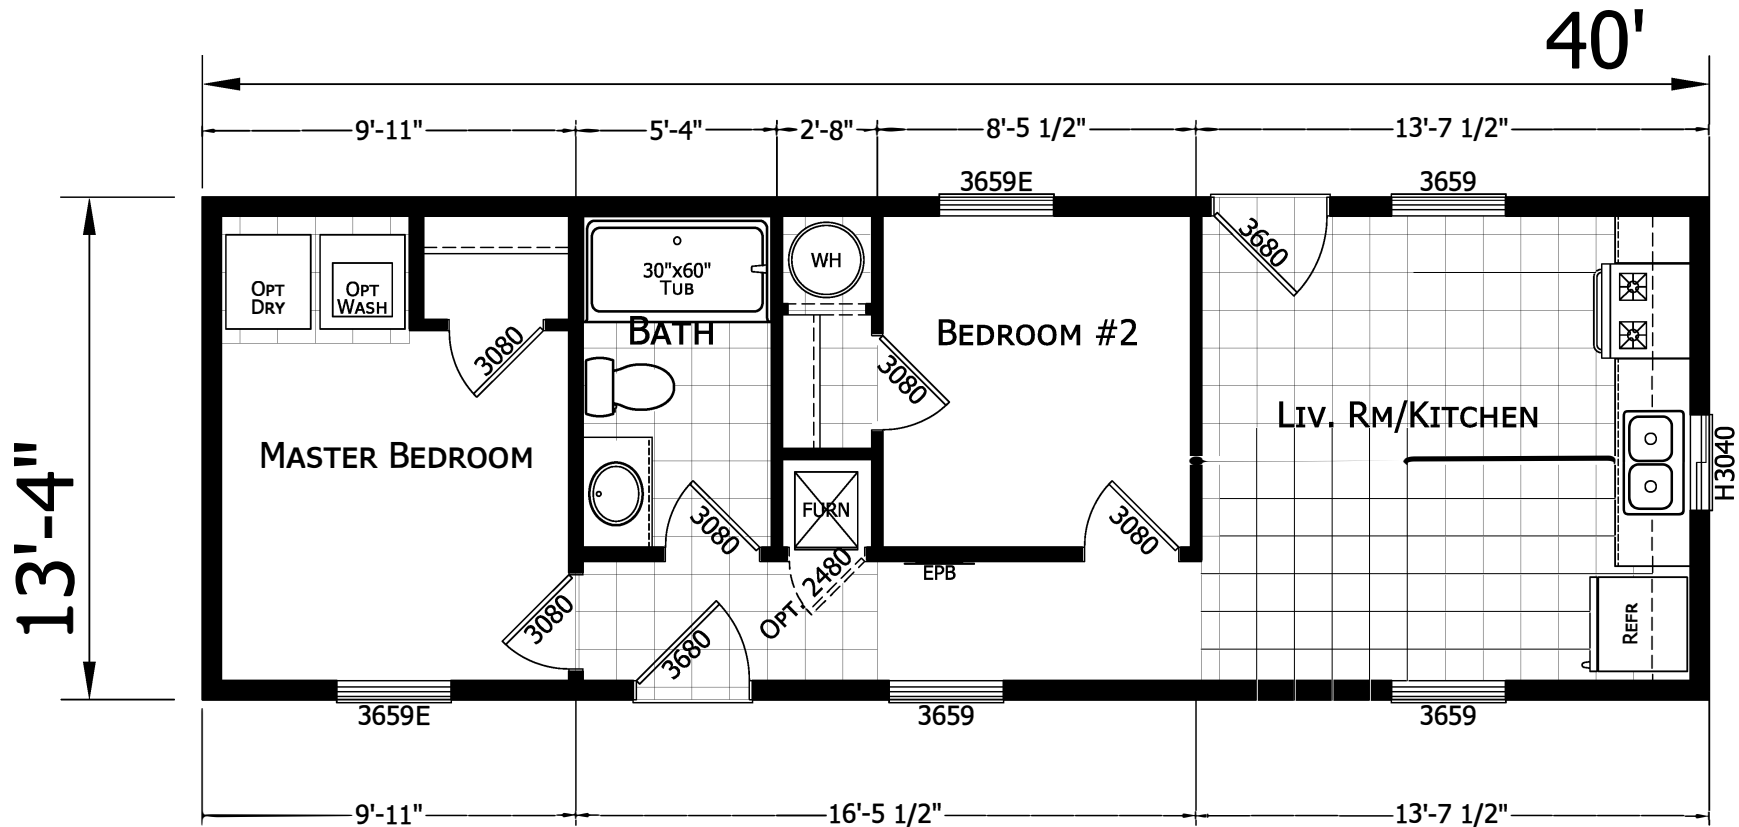

Thrifty 2

Factory Advantage Series

Factory Expo

"Factory Direct Pricing" HOME CENTERS

2 Bedroom, 1 Bath
Approx. 534 Sq. Ft.

Last Updated: 7-13-20

Factory Expo Home Centers
1442 Sunnyside Road
Weiser, Idaho 83672