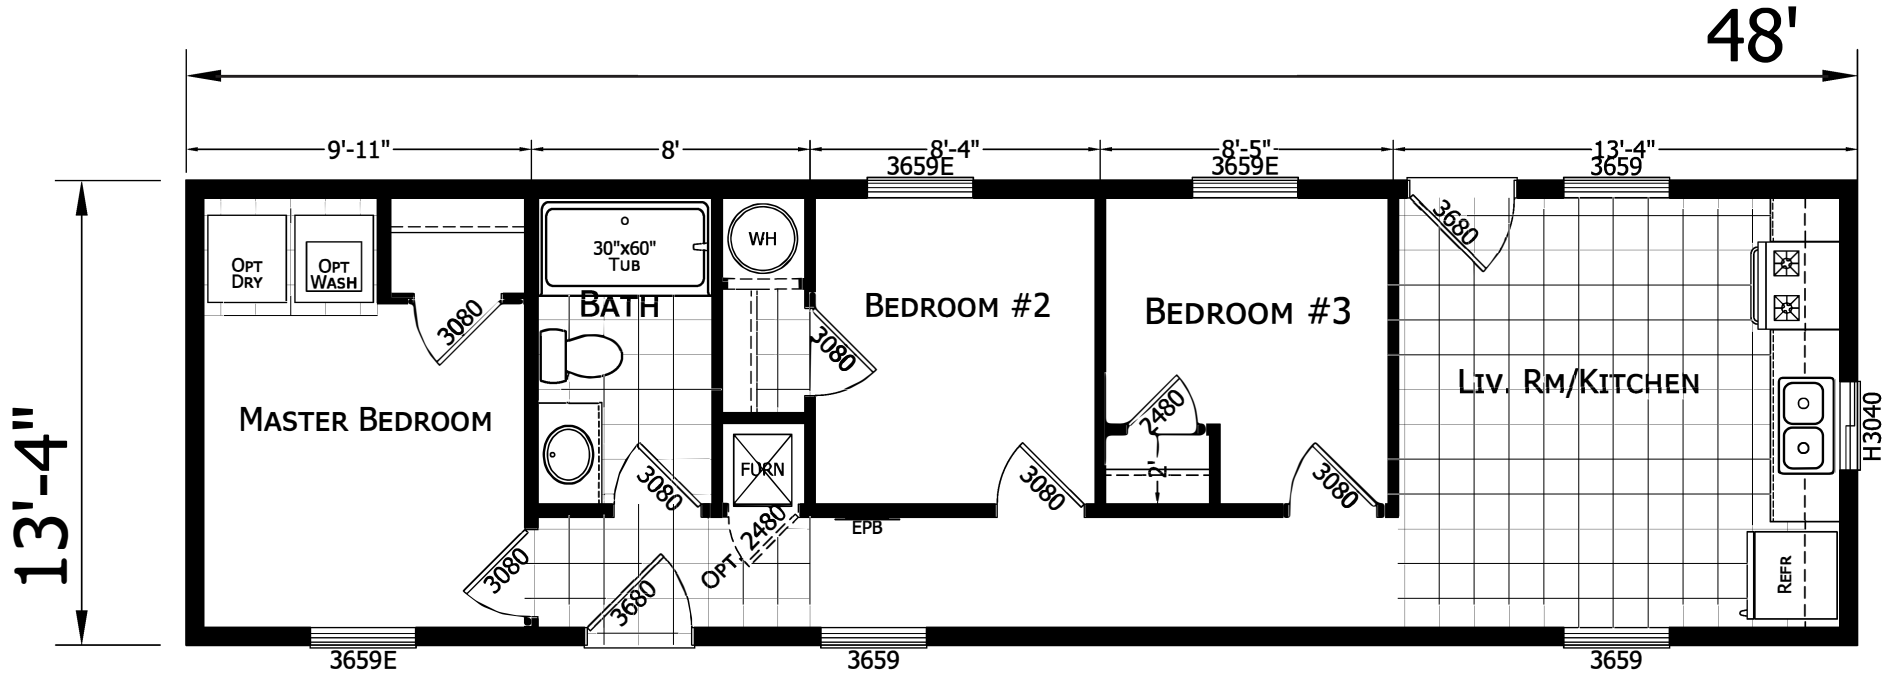

Thrifty 3

Factory Advantage Series

Factory Expo

"Factory Direct Pricing" HOME CENTERS

3 Bedroom, 1 Bath
Approx. 640 Sq. Ft.

Last Updated: 7-13-20

Factory Expo Home Centers
1442 Sunnyside Road
Weiser, Idaho 83672