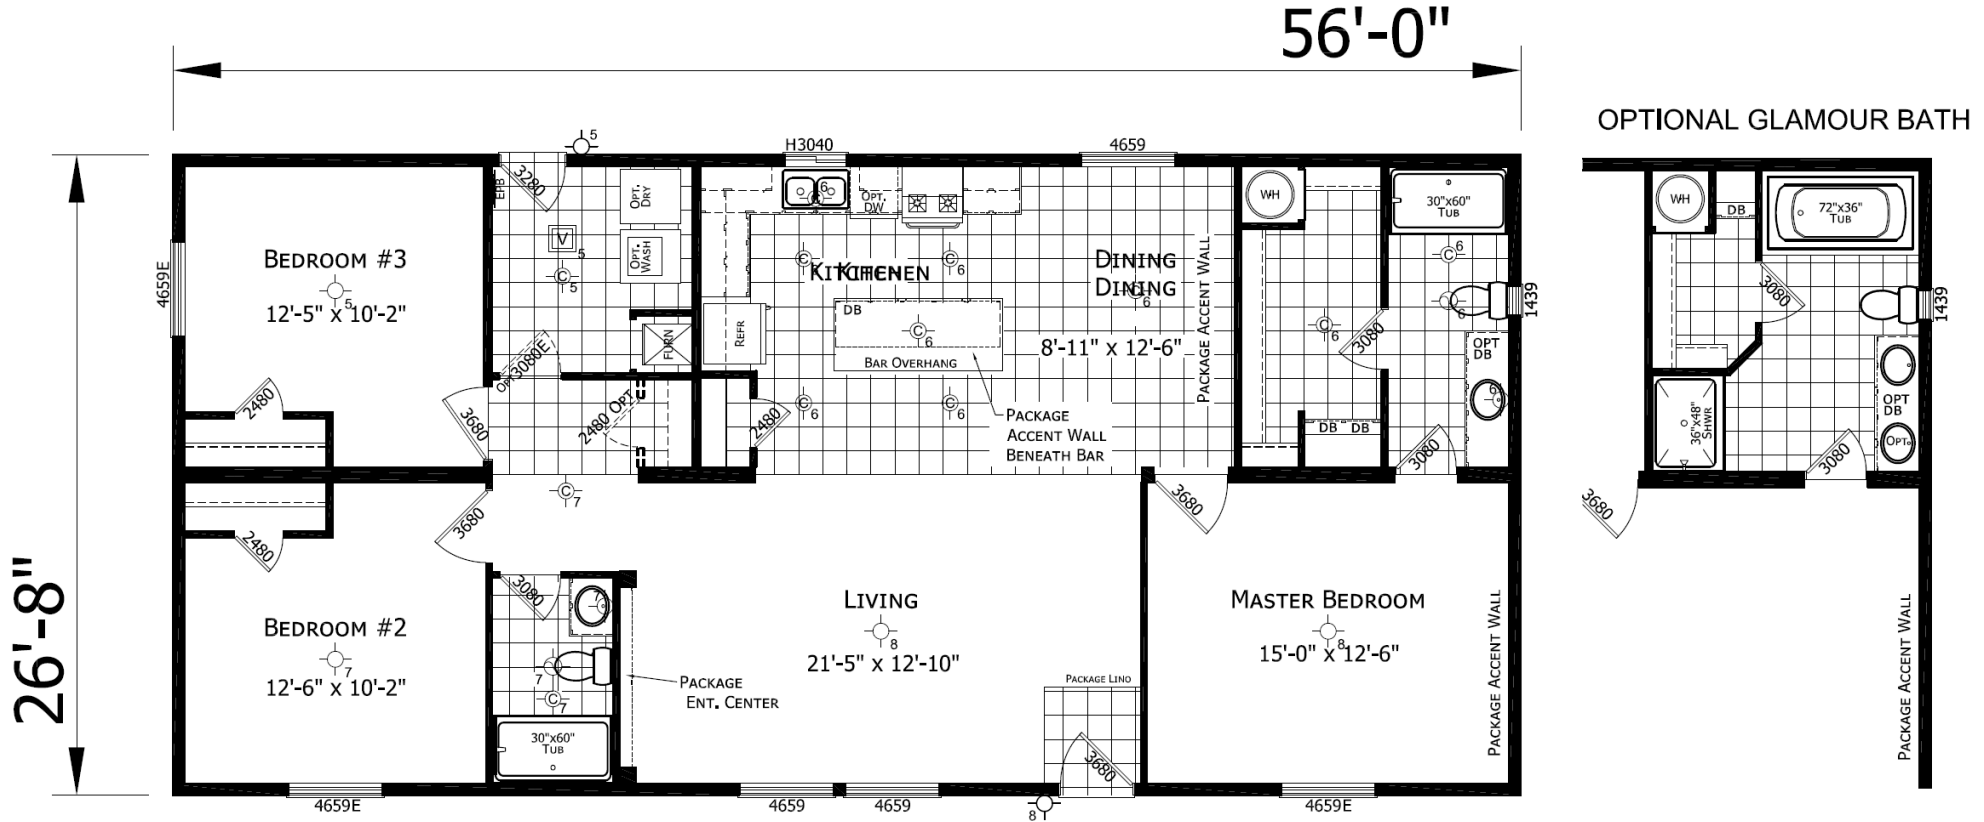

# Cambridge

DreamWorks Series

1,494 SQ. FT. (Approximate) 3 Bedroom, 2 Bath

Last Updated: 3-24-21

**FACTORY EXPO HOME CENTERS**

1442 Sunnyside Rd.  
Weiser, ID 83672

**FactoryExpoHomesDirect.com | 1-800-419-3568**