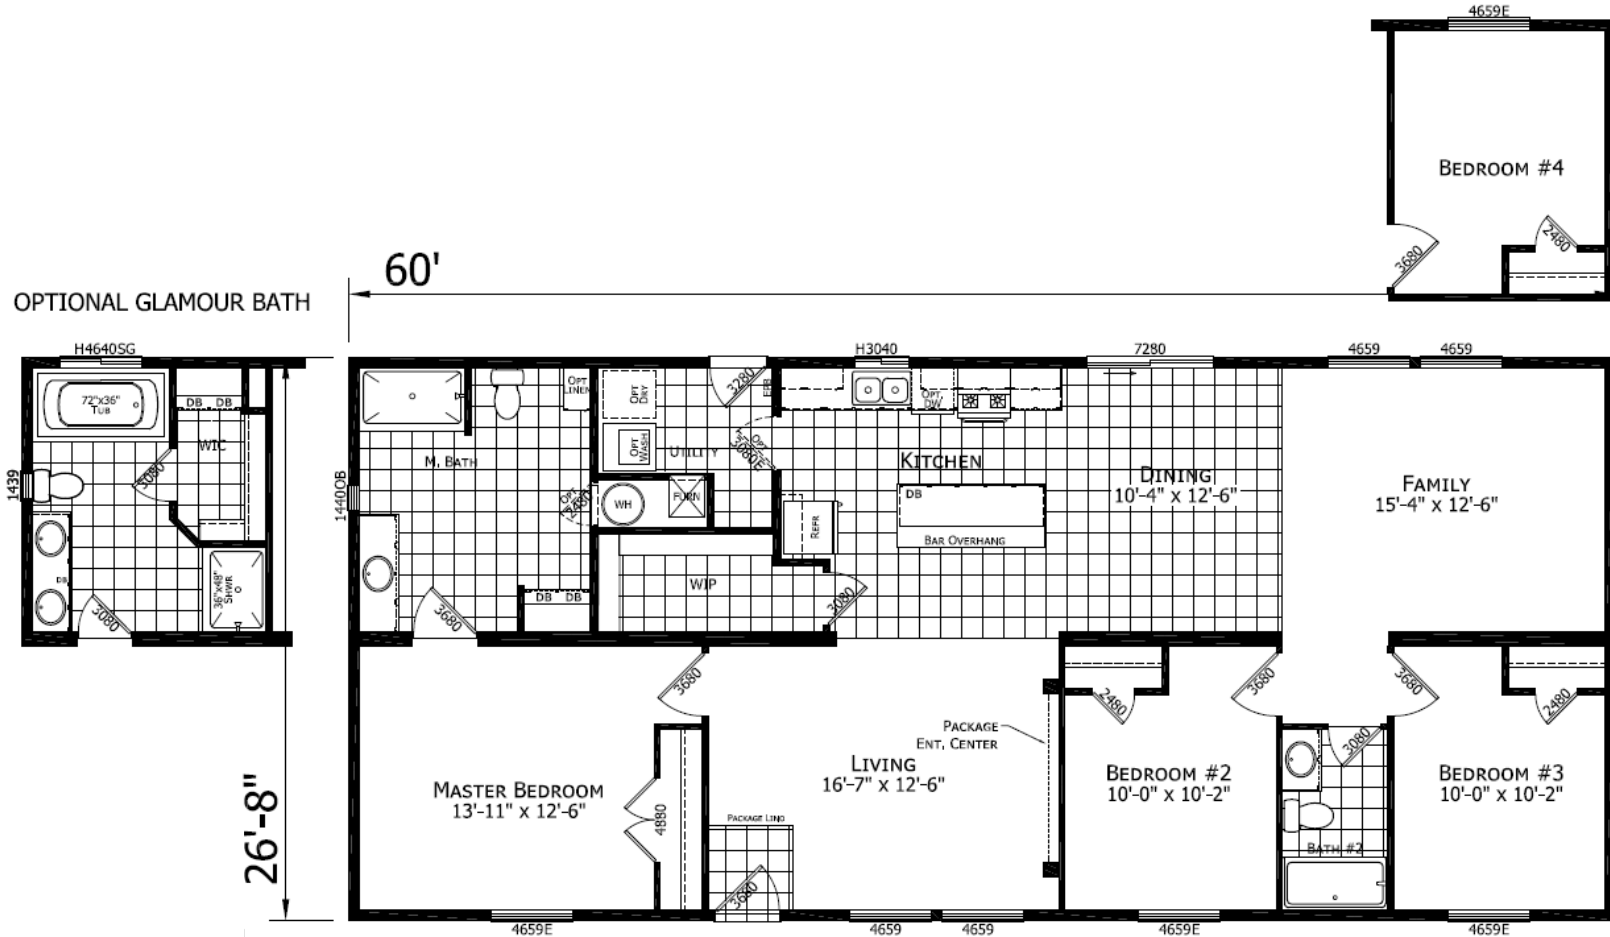

Salubria

DreamWorks Series

1,600 SQ. FT. (Approximate) 3 Bedroom, 2 Bath

Last Updated: 3-24-21

FACTORY EXPO HOME CENTERS

1442 Sunnyside Rd.
Weiser, ID 83672

FactoryExpoHomesDirect.com | 1-800-419-3568

IMPORTANT: Alta Cima Corp reserves the right to modify, cancel or substitute products or features of this event at any time without prior notice or obligation. Pictures and other promotional materials are representative and may depict or contain floor plans, square footages, elevations, options, upgrades, extra design features, decorations, floor coverings, specialty light fixtures, custom paint and wall coverings, window treatments, landscaping, sound and alarm systems, furnishings, appliances, and other designer/decorator features and amenities that are not included as part of the home and/or may not be available at all locations. Home, pricing and community information is subject to change, and homes to prior sale, at any time without notice or obligation. ©2020 Alta Cima Corp. All rights reserved.