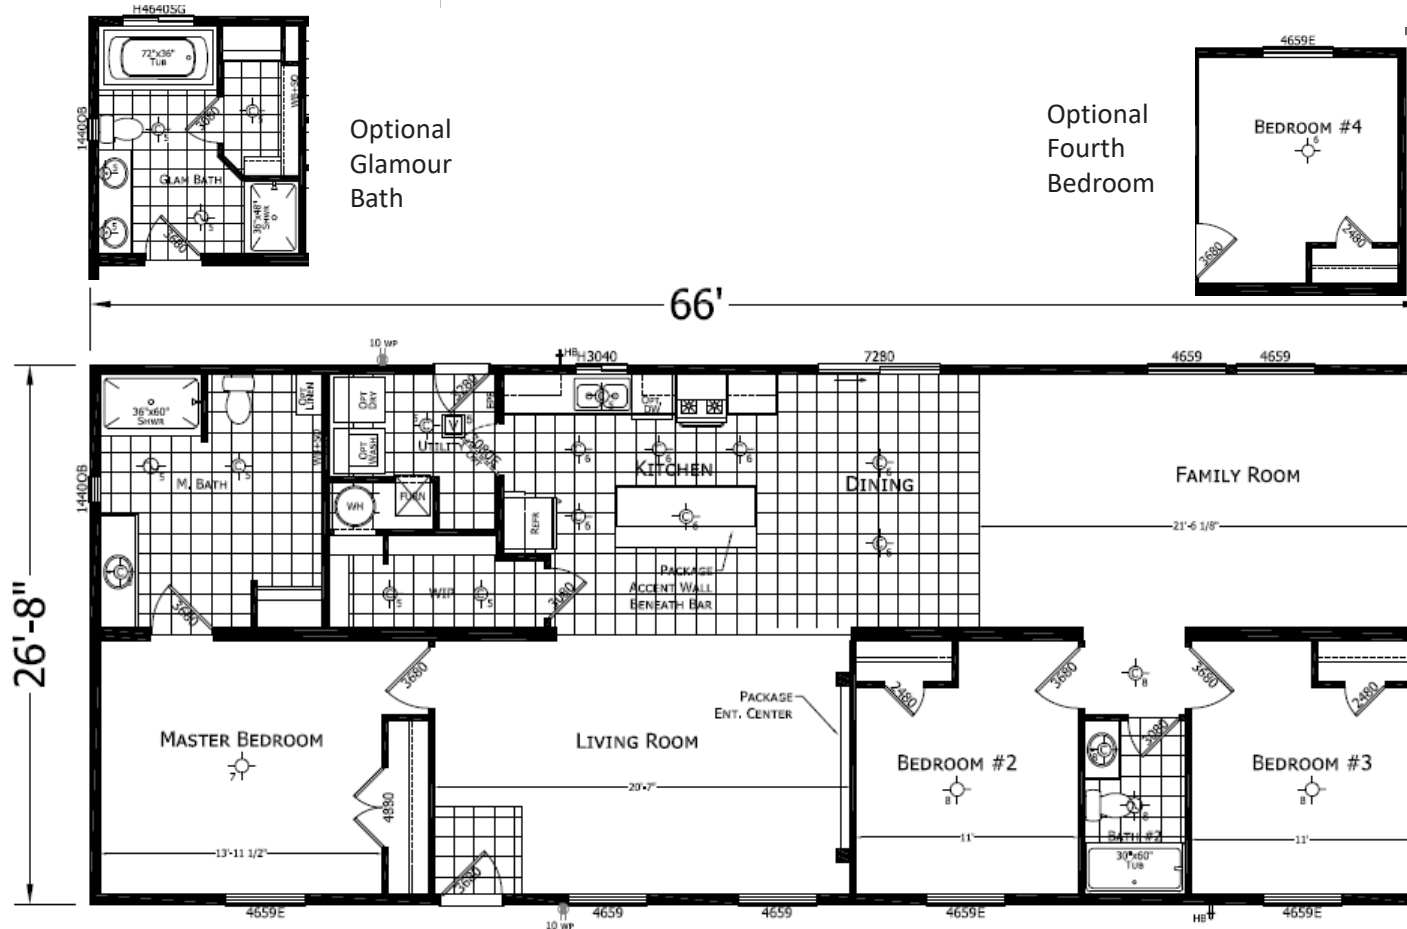

# Sand Hollow

DreamWorks Series

1,760 SQ. FT. (Approximate) 3 Bedroom, 2 Bath

Last Updated: 3-24-21

Optional  
Glamour  
Bath

Optional  
Fourth  
Bedroom

**FACTORY EXPO HOME CENTERS**

1442 Sunnyside Rd.  
Weiser, ID 83672