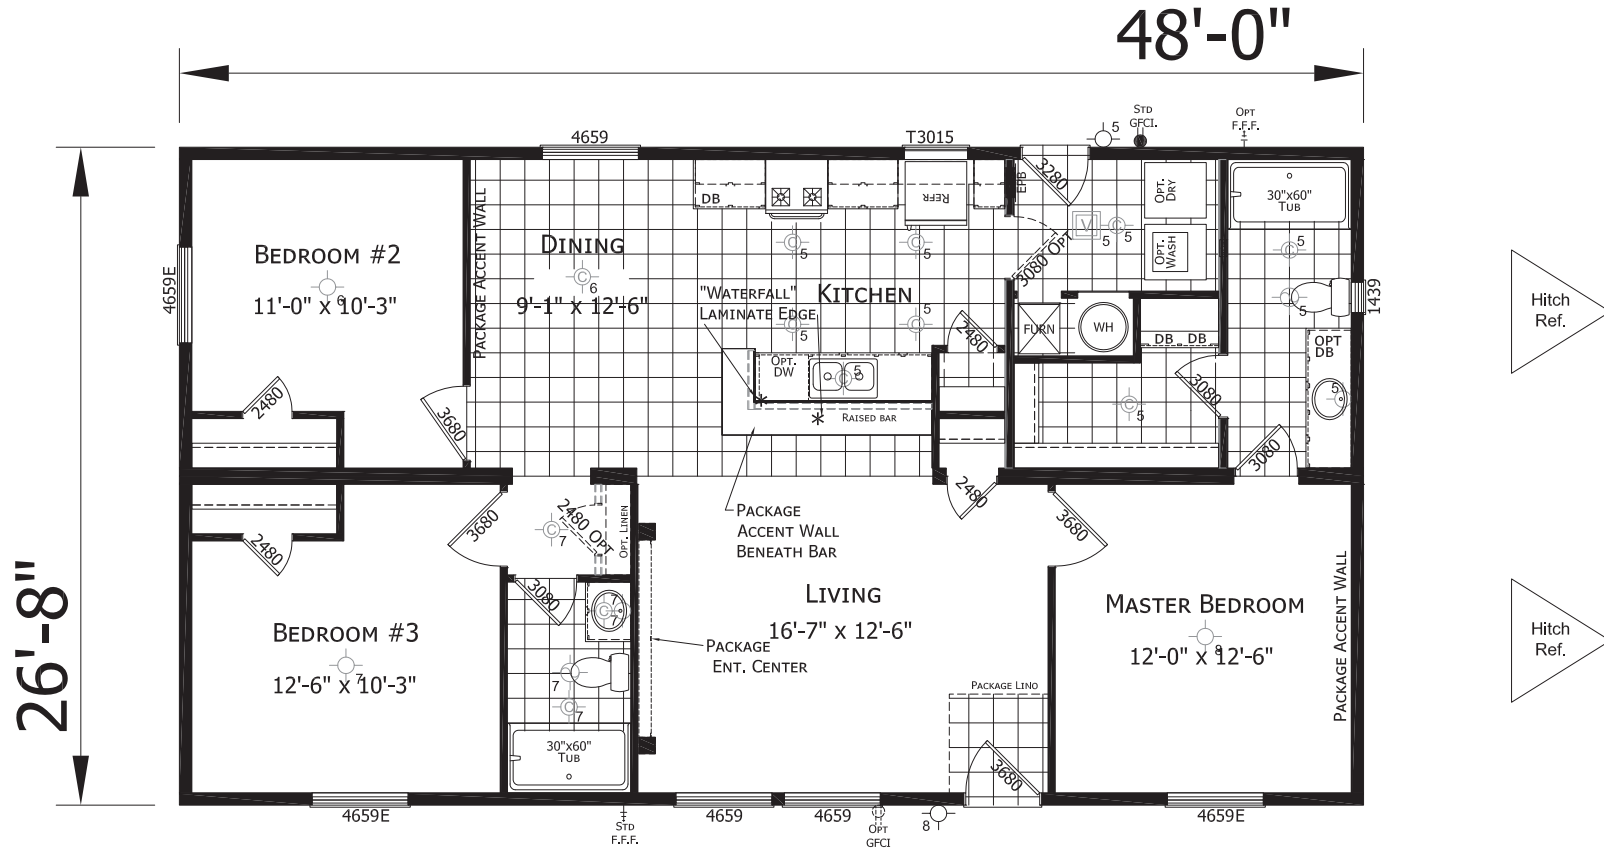

Summers

DreamWorks Series

1,280 SQ. FT. (Approximate) 3 Bedroom, 2 Bath

Last Updated: 4-6-21

FACTORY EXPO HOME CENTERS

1442 Sunnyside Rd.
Weiser, ID 83672

FactoryExpoHomesDirect.com | 1-800-419-3568

IMPORTANT: Alta Cima Corp reserves the right to modify, cancel or substitute products or features of this event at any time without prior notice or obligation. Pictures and other promotional materials are representative and may depict or contain floor plans, square footages, elevations, options, upgrades, extra design features, decorations, floor coverings, specialty light fixtures, custom paint and wall coverings, window treatments, landscaping, sound and alarm systems, furnishings, appliances, and other designer/decorator features and amenities that are not included as part of the home and/or may not be available at all locations. Home, pricing and community information is subject to change, and homes to prior sale, at any time without notice or obligation. ©2020 Alta Cima Corp. All rights reserved.